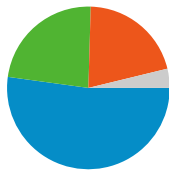

Site Usage

6,337 Visits

49.20% Bounce Rate

18,464 Pageviews

00:01:48 Avg. Time on Site

2.91 Pages/Visit

70.21% % New Visits

Traffic Sources Overview

- **Referring Sites**
3,306.00 (52.17%)
- **Direct Traffic**
1,476.00 (23.29%)
- **Search Engines**
1,314.00 (20.74%)
- **Other**
241 (3.80%)

Content Overview

Pages	Pageviews	% Pageviews
/	4,925	26.67%
/category/tyot/	1,406	7.61%
/yhteystiedot/	1,351	7.32%
/yritys/	1,065	5.77%
/category/caset/	977	5.29%